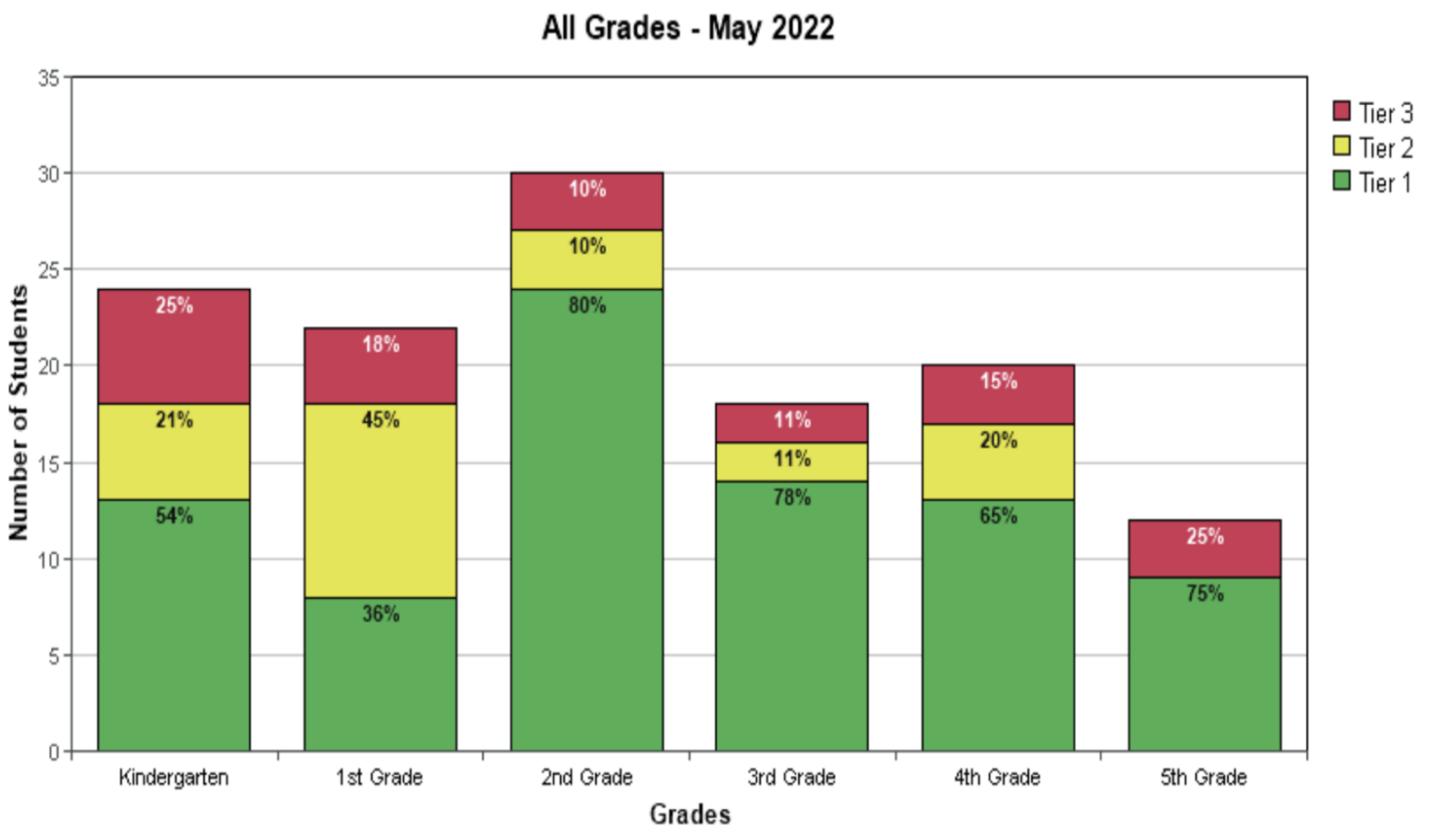

# 2021-2022 Academic School Year: End of Year (EOY) Istation Reading Data

Academy 360 celebrates **63%** of students on  
**grade level proficiency!**